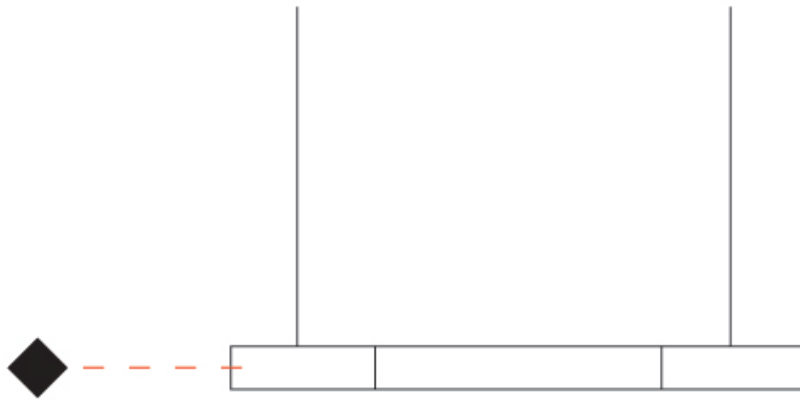

INFINITE HEXAGON SUSPENSION

A51092-

PROJECT

TYPE

SPECIFIER

QUANTITY

DATE