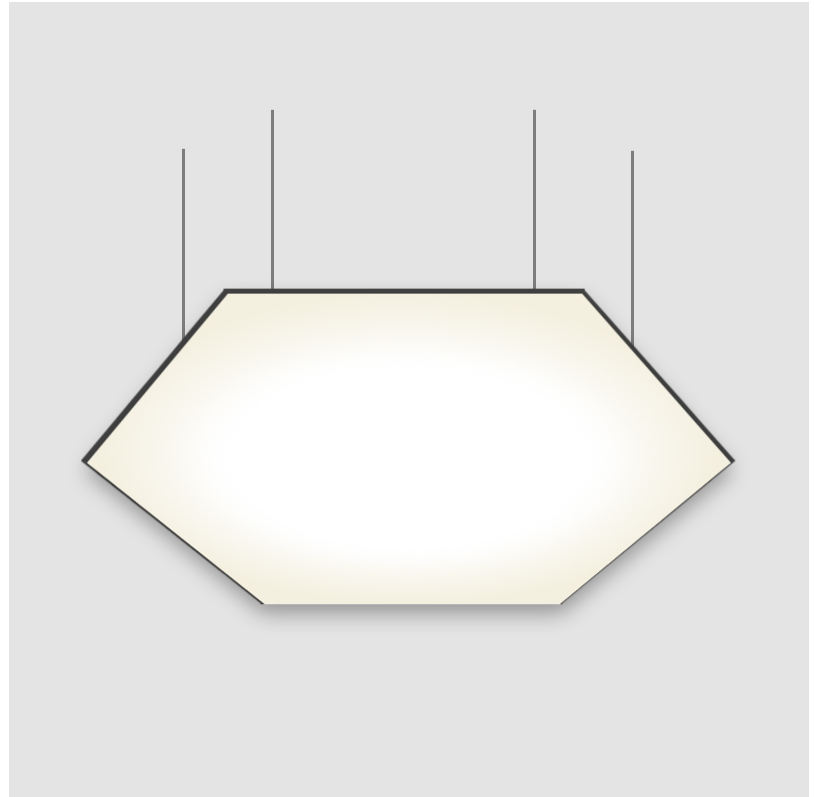

A51093-

base number   Color   Finish
Temperature   Options

1. To build a product code in our configurator select the specify button on the base model # product page
2. To build a manual product code on this datasheet choose from the options listed below in blue font and add the suffix to the base model #

GENERAL

Series: Infinite Hexagon
Partner: Ivela
Division: Architectural
Installation: Surface
Product Type: Panels
Mounting Location: Ceiling
Light Distribution: Direct

PHYSICAL

Shape: Hexagon
Length (mm): 1208
Length (in): 47 ⁹/₁₆
Width (mm): 1047
Width (in): 41 ¹/₄
Height (mm): 19
Height (in): 3/4
Max. Overall Height (mm): 3019
Max. Overall Height (in): 118 ⁷/₈
Diffuser: PMMA - Opal
Fixture Finish: WHI / BLK / GLD
Fixture Material: Aluminum
Cable Details: 3,000mm / 118 1/8" Transparent Cable

ELECTRICAL

Lamp Type: LED
Input Wattage (W): 72
Dimming: Tri-Mode (Non-Dimming and Phase Dimming (120Vac only) and 0-10V Dimming)
Driver Included: No
Driver Location: Remote
Driver Type: Constant Voltage - Universal
Driver Class: Class 2
Housing: ENCP 5 (ERP) ENCP 8 (SC Power)
Input Voltage (V): 120 - 277
Output Voltage (V): 24

LED

Color Temperature (°K): 2700 / 3000 / 3500 / 4000
Max. Delivered Lumen (lm): 7200 / 7500 / 7723 / 7950
Nominal Lumen (lm): 14400 / 15000 / 15446 / 15900
CRI: >93 CRI
Lamp Life (hrs): 50000

OPTICAL

RATINGS AND CERTIFICATIONS

Certified By: CSA Certified to UL and CSA Standards
IP rating: IP20