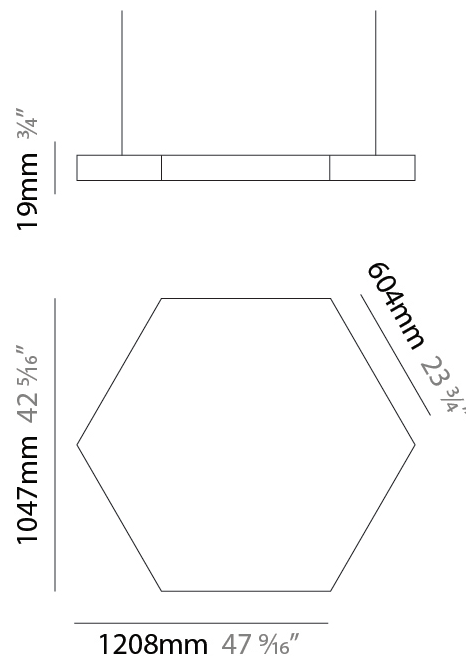

A51093-

base number   Color   Finish
Temperature   Options

1. To build a product code in our configurator select the specify button on the base model # product page
2. To build a manual product code on this datasheet choose from the options listed below in blue font and add the suffix to the base model #

GENERAL

Series: Infinite Hexagon
Partner: Ivela
Division: Architectural
Installation: Surface
Product Type: Panels
Mounting Location: Ceiling
Light Distribution: Direct

PHYSICAL

Shape: Hexagon
Length (mm): 1208
Length (in): 47 ⁹/₁₆
Width (mm): 1047
Width (in): 41 ¹/₄
Height (mm): 19
Height (in): 3/4
Max. Overall Height (mm): 3019
Max. Overall Height (in): 118 ⁷/₈
Diffuser: PMMA - Opal
Fixture Finish: WHI / BLK / GLD
Fixture Material: Aluminum
Cable Details: 3,000mm / 118 1/8" Transparent Cable

ELECTRICAL

Lamp Type: LED
Input Wattage (W): 72
Dimming: Tri-Mode (Non-Dimming and Phase Dimming (120Vac only) and 0-10V Dimming)
Driver Included: No
Driver Location: Remote
Driver Type: Constant Voltage - Universal
Driver Class: Class 2
Housing: ENCP 5 (ERP) ENCP 8 (SC Power)
Input Voltage (V): 120 - 277
Output Voltage (V): 24

LED

Color Temperature (°K): 2700 / 3000 / 3500 / 4000
Max. Delivered Lumen (lm): 7200 / 7500 / 7723 / 7950
Nominal Lumen (lm): 14400 / 15000 / 15446 / 15900
CRI: >93 CRI
Lamp Life (hrs): 50000

OPTICAL

RATINGS AND CERTIFICATIONS

Certified By: CSA Certified to UL and CSA Standards
IP rating: IP20