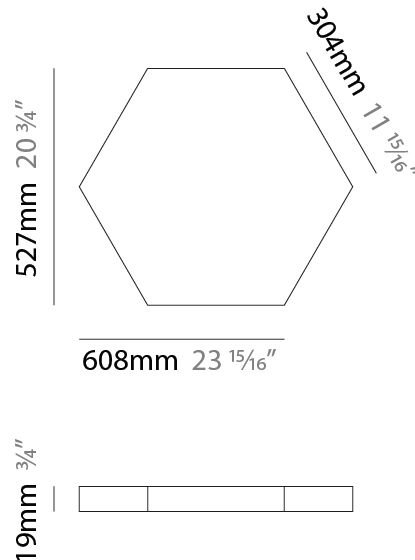

PROJECT	_____
TYPE	_____
SPECIFIER	_____
QUANTITY	_____
DATE	_____

INFINITE HEXAGON SURFACE

A56192- -

base number   Color   Finish
Temperature   Options

1. To build a product code in our configurator select the specify button on the base model # product page
2. To build a manual product code on this datasheet choose from the options listed below in blue font and add the suffix to the base model #

GENERAL

Series: Infinite Hexagon
Partner: Ivela
Division: Architectural
Installation: Surface
Product Type: Panels
Mounting Location: Ceiling
Light Distribution: Direct

PHYSICAL

Shape: Hexagon
Length (mm): 1008
Length (in): 43 ¹¹/₁₆
Width (mm): 873
Width (in): 43 ¹¹/₁₆
Height (mm): 19
Height (in): 1 ¹/₁₆
Max. Overall Height (mm): 2019
Diffuser: PMMA - Opal
Fixture Finish: WHI / BLK / GLD
Fixture Material: Aluminum

ELECTRICAL

Lamp Type: LED
Input Wattage (W): 60
Dimming: Tri-Mode (Non-Dimming and Phase Dimming (120Vac only) and 0-10V Dimming)
Driver Included: No
Driver Location: Remote
Driver Type: Constant Voltage - Universal
Driver Class: Class 2
Housing: ENCP 5 (ERP) ENCP 8 (SC Power)
Input Voltage (V): 120 - 277
Output Voltage (V): 24

LED

Color Temperature (°K): 2700 / 3000 / 3500 / 4000
Max. Delivered Lumen (lm): 3600 / 3750 / 3861 / 3975
Nominal Lumen (lm): 7200 / 7500 / 7723 / 7950
CRI: >93 CRI
Lamp Life (hrs): 50000

OPTICAL

RATINGS AND CERTIFICATIONS

Certified By: CSA Certified to UL and CSA Standards
IP rating: IP20