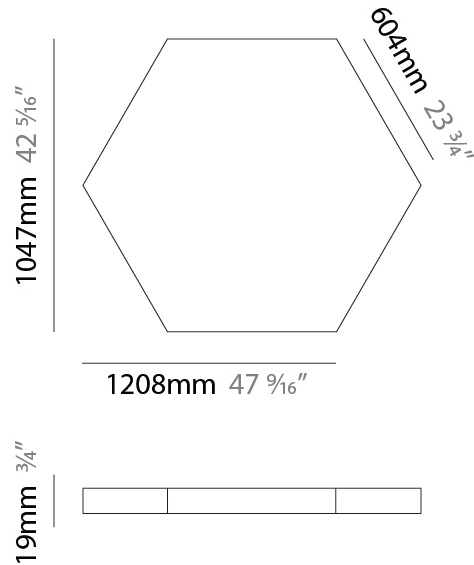

INFINITE HEXAGON SURFACE

A56194- -

base number
Color   Finish
Temperature   Options

PROJECT
TYPE
SPECIFIER
QUANTITY
DATE

1. To build a product code in our configurator select the specify button on the base model # product page
2. To build a manual product code on this datasheet choose from the options listed below in blue font and add the suffix to the base model #

GENERAL

Series: Infinite Hexagon
Partner: Ivela
Division: Architectural
Installation: Surface
Product Type: Panels
Mounting Location: Ceiling
Light Distribution: Direct

PHYSICAL

Shape: Hexagon
Length (mm): 1208
Length (in): 47 ⁵/₁₆
Width (mm): 1047
Width (in): 41 ¹/₄
Height (mm): 19
Height (in): 3/4
Diffuser: PMMA - Opal
Fixture Finish: WHI / BLK / GLD
Fixture Material: Aluminum

ELECTRICAL

Lamp Type: LED
Input Wattage (W): 72
Dimming: Tri-Mode (Non-Dimming and Phase Dimming (120Vac only) and 0-10V Dimming)
Driver Included: No
Driver Location: Remote
Driver Type: Constant Voltage - Universal
Driver Class: Class 2
Housing: ENCP 5 (ERP) ENCP 8 (SC Power)
Input Voltage (V): 120 - 277
Output Voltage (V): 24

LED

Color Temperature (°K): 2700 / 3000 / 3500 / 4000
Max. Delivered Lumen (lm): 7200 / 7500 / 7723 / 7950
Nominal Lumen (lm): 14400 / 15000 / 15446 / 15900
CRI: >93 CRI
Lamp Life (hrs): 50000

OPTICAL

RATINGS AND CERTIFICATIONS

Certified By: CSA Certified to UL and CSA Standards
IP rating: IP20